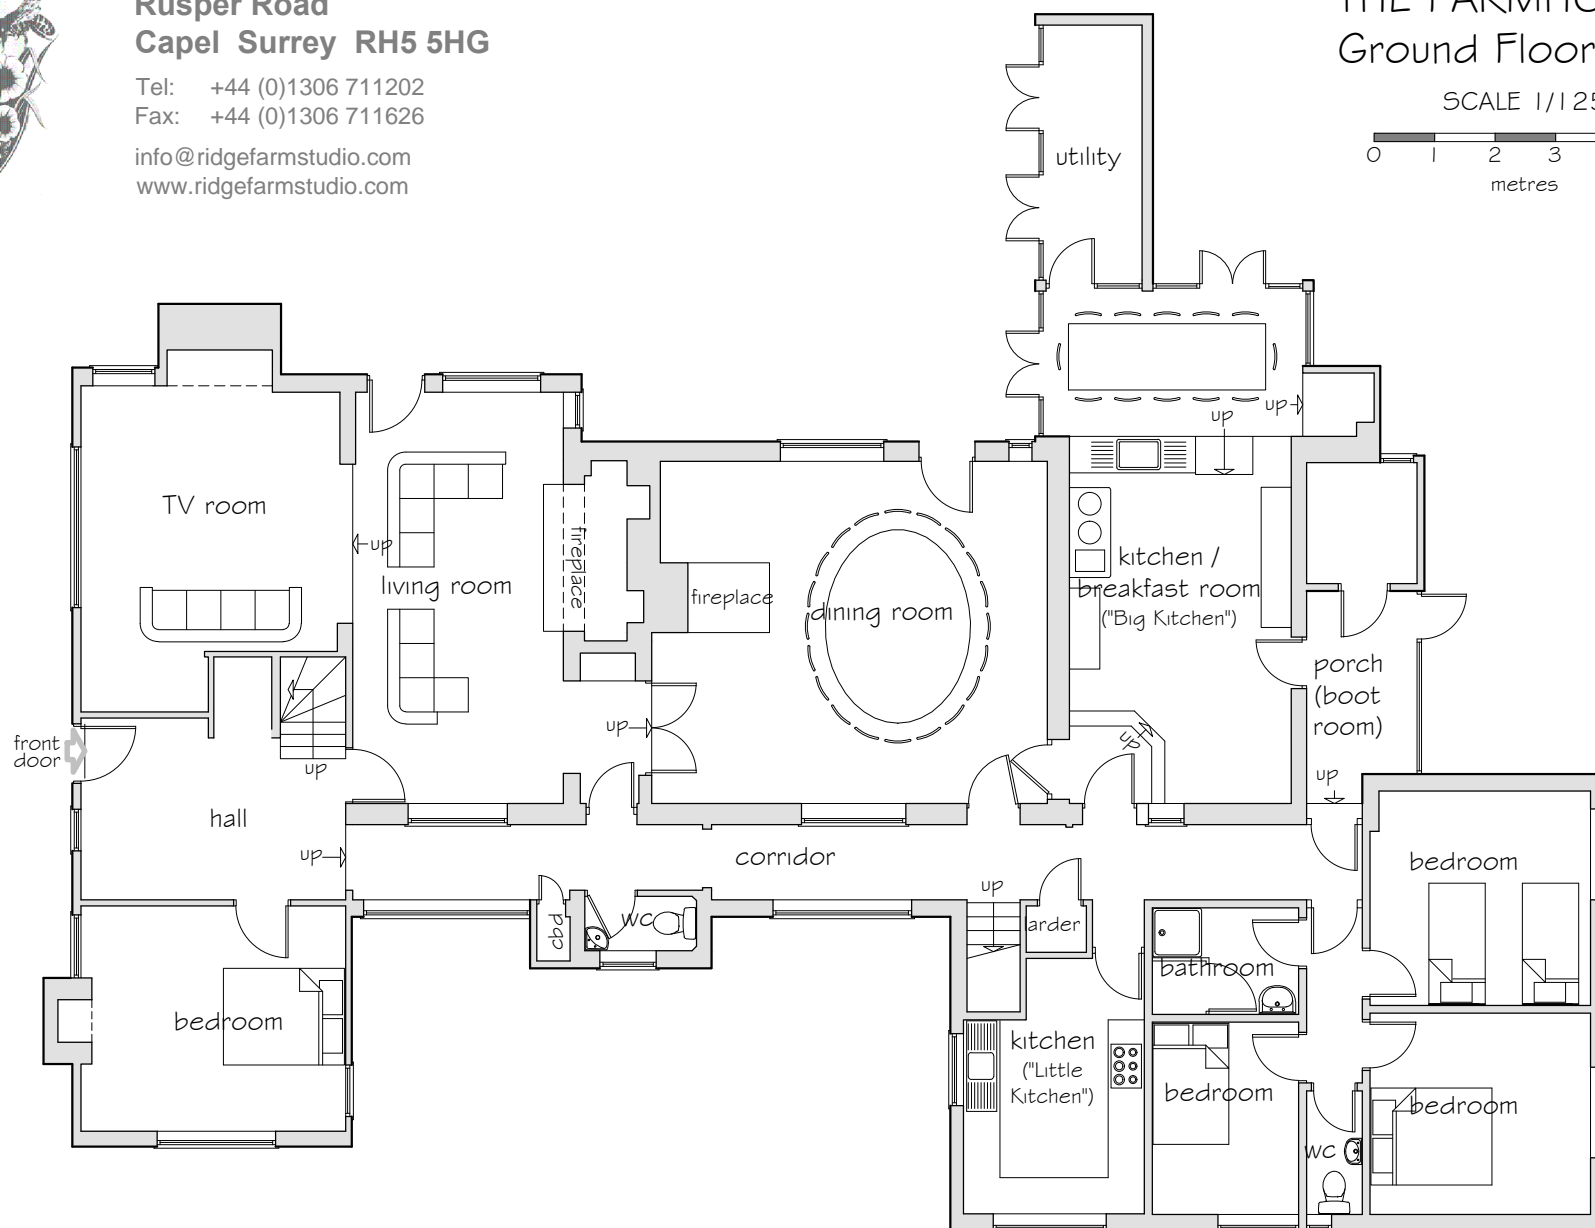

THE FARMHOUSE Ground Floor Plan

SCALE 1/125