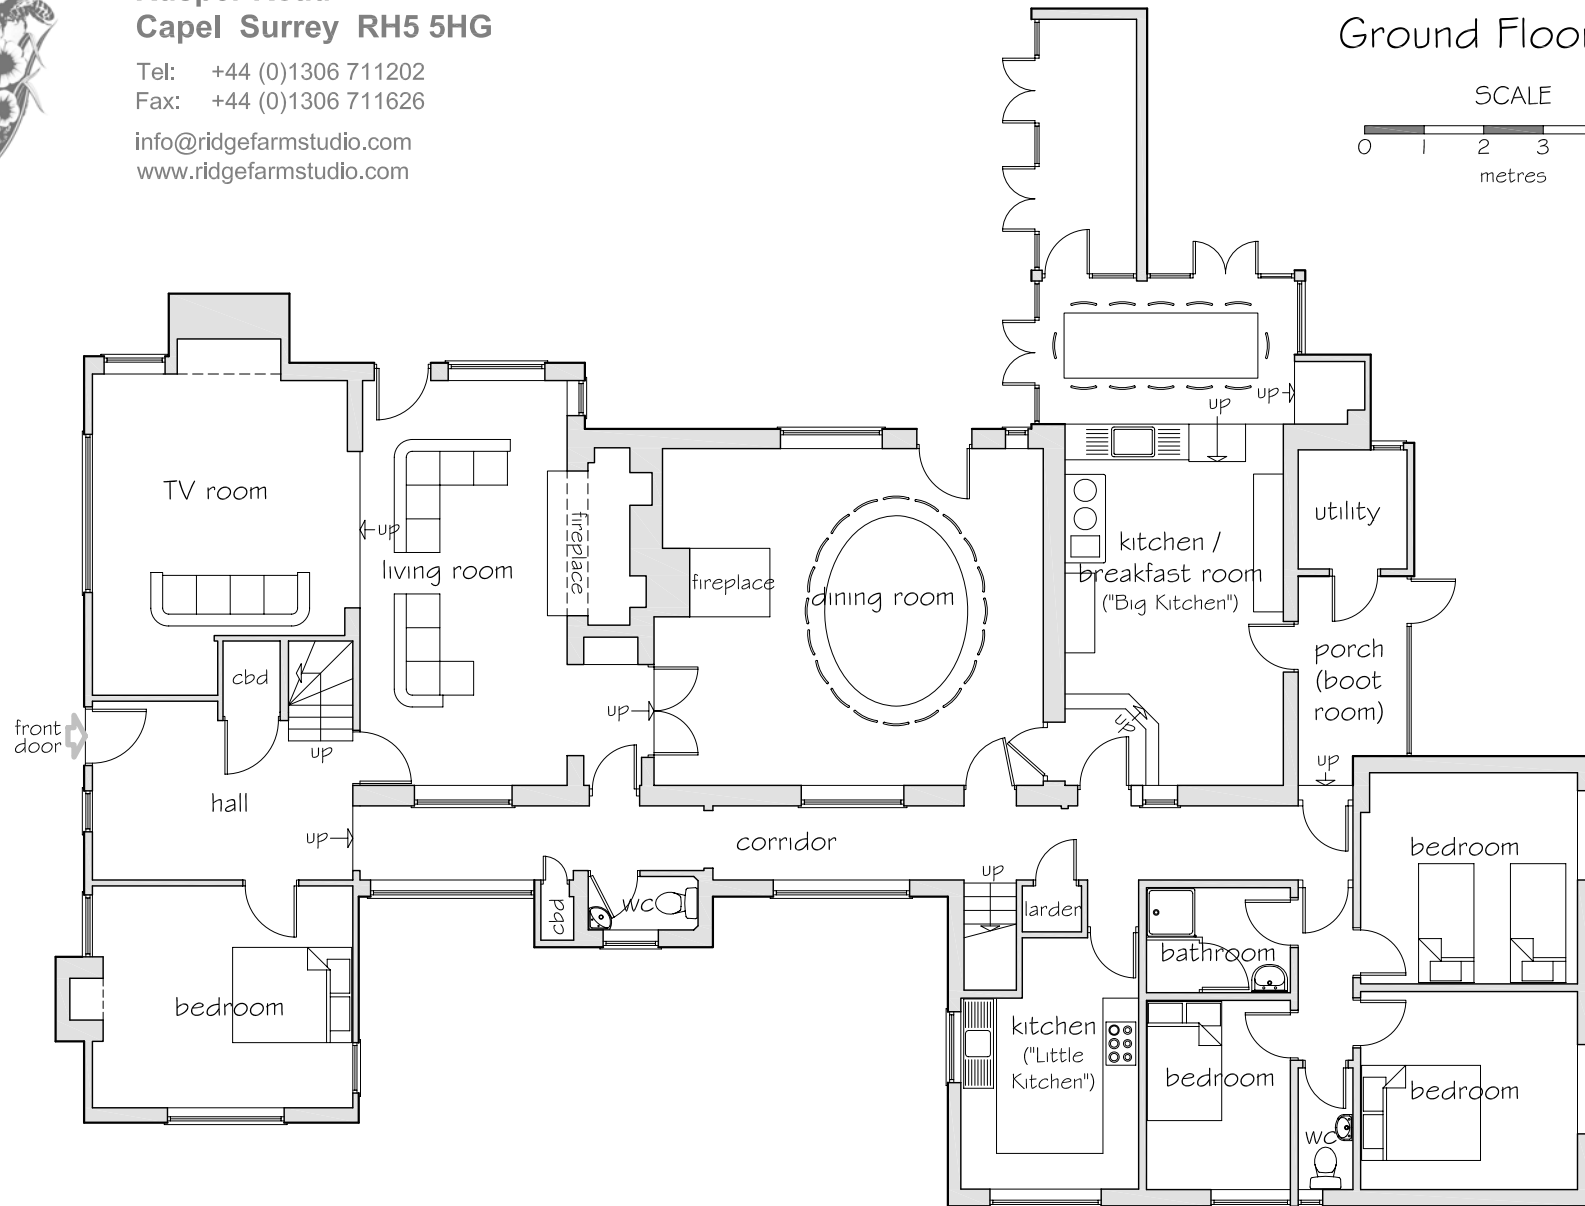

THE FARMHOUSE Ground Floor Plan

SCALE