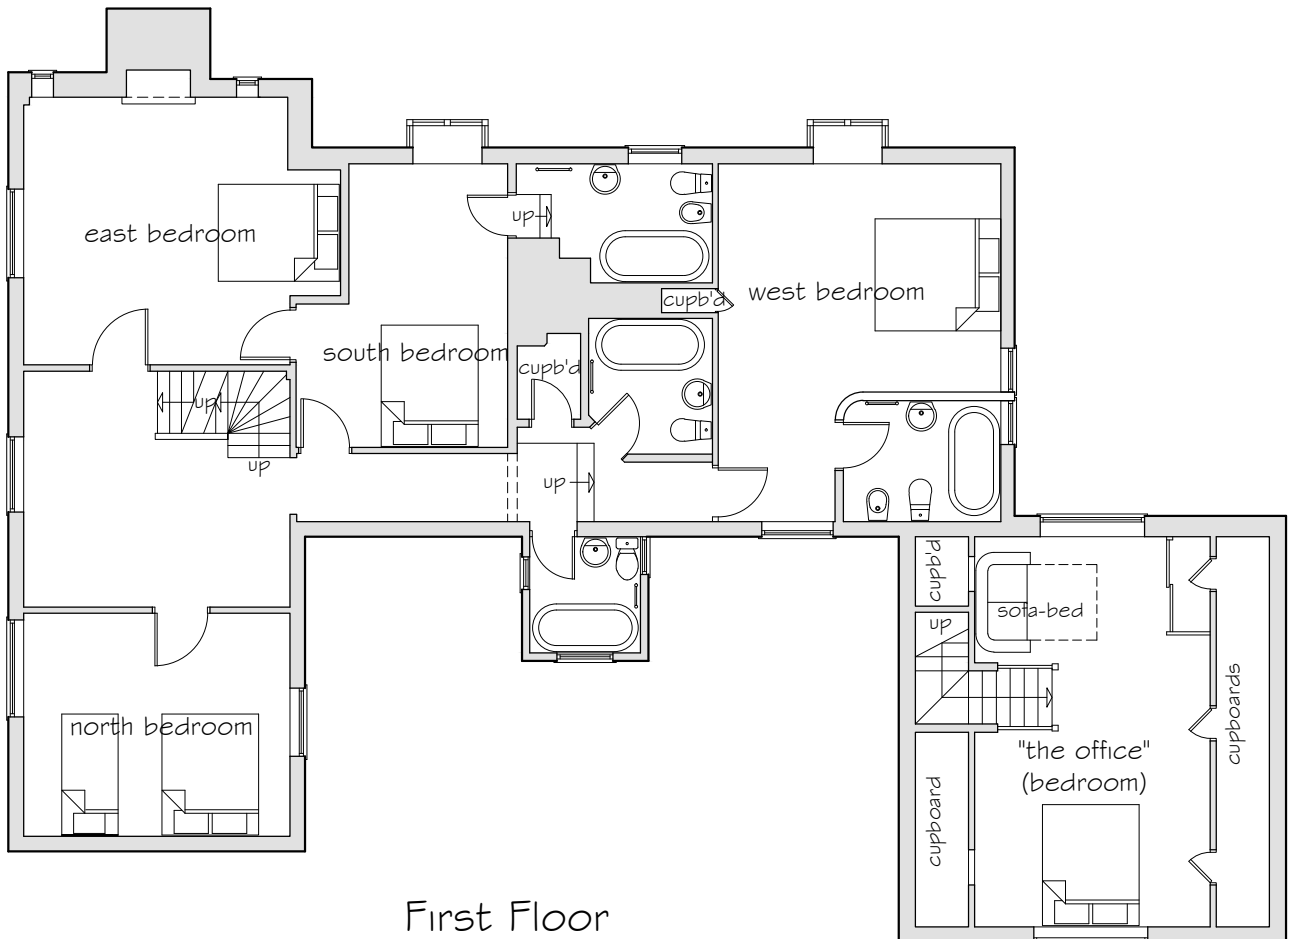

First & Second Floor Plans

Ridge Farm
 Rusper Road
 Capel Surrey RH5 5HG

Tel: +44 (0)1306 711202
 Fax: +44 (0)1306 711626

info@ridgefarmstudio.com
 www.ridgefarmstudio.com

Second Floor (attic)

SCALE 1/125

First Floor