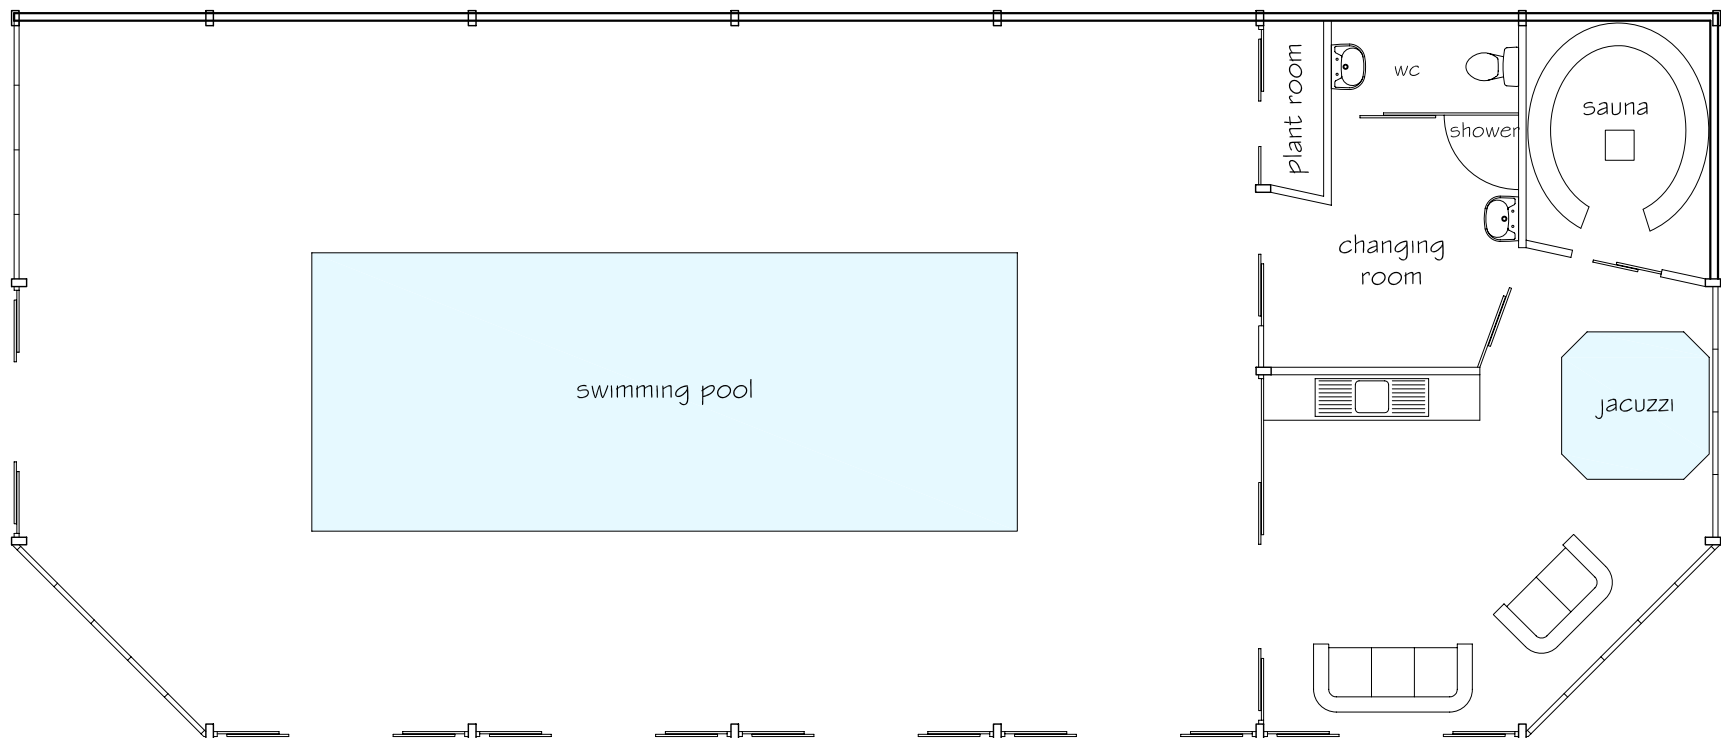

Ridge Farm
Rusper Road
Capel Surrey RH5 5HG

Tel: +44 (0)1306 711202

Fax: +44 (0)1306 711626

info@ridgefarmstudio.com

www.ridgefarmstudio.com

THE POOLHOUSE

SCALE 1/100