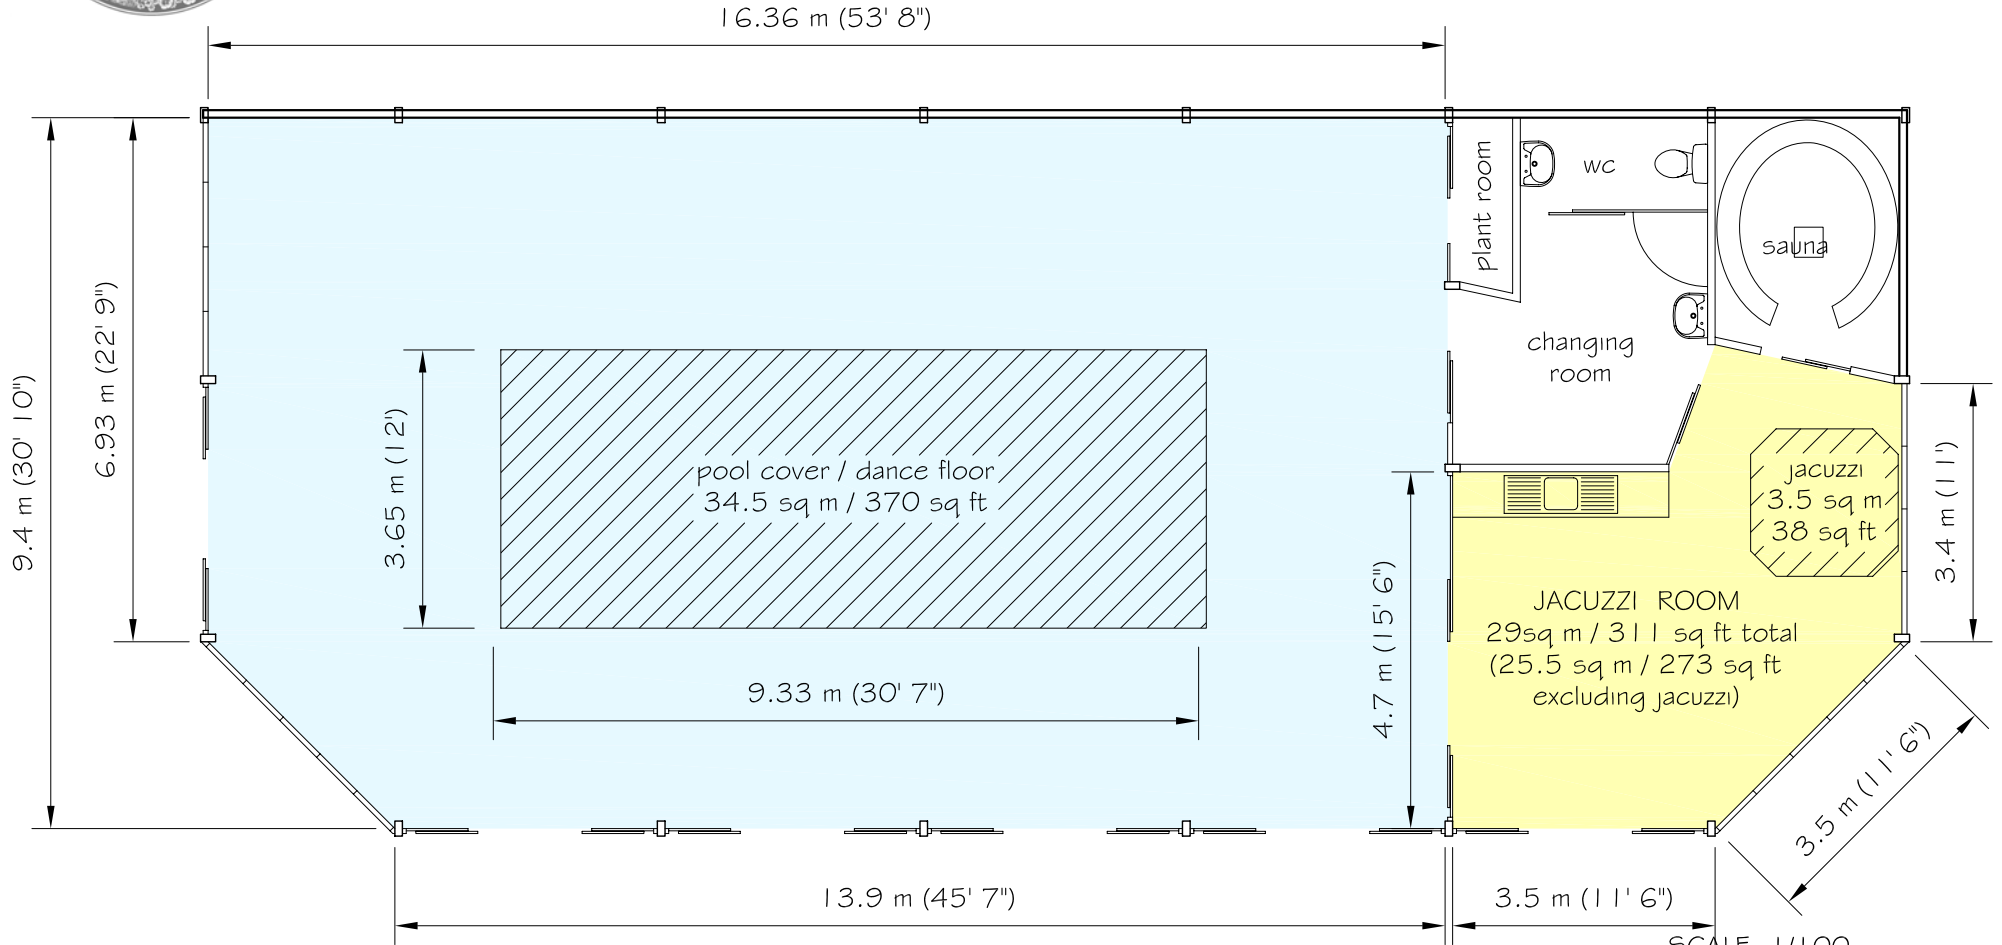

THE POOLHOUSE