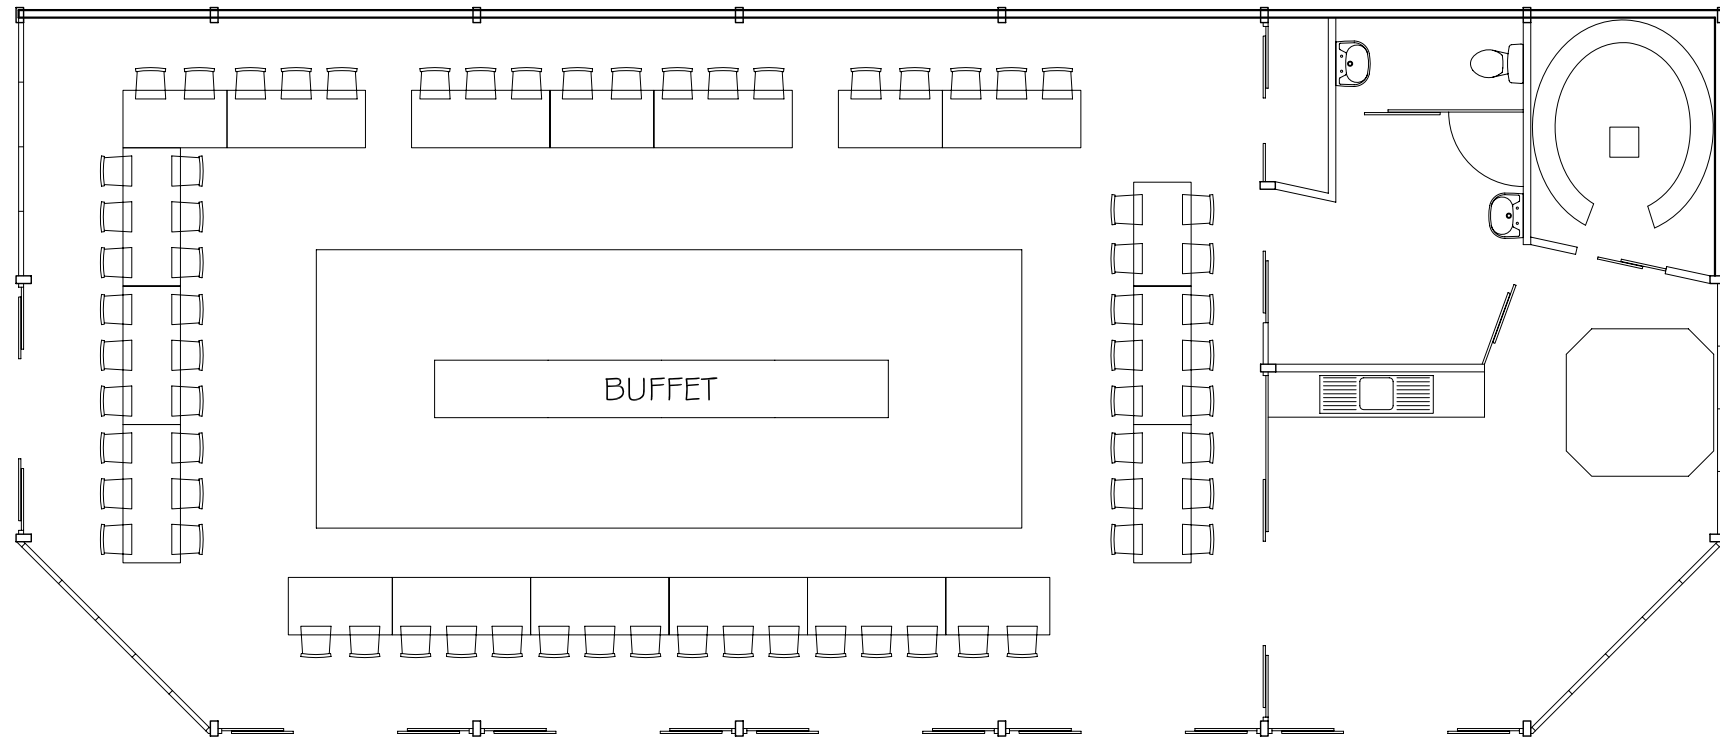

## THE POOLHOUSE

Seating for 92 with buffet in same room

SCALE 1/100

Ridge Farm  
Rusper Road  
Capel Surrey RH5 5HG

Tel: +44 (0)1306 711202

Fax: +44 (0)1306 711626

info@ridgefarmstudio.com

www.ridgefarmstudio.com

## THE POOLHOUSE

Seating for 110 with buffet in jacuzzi room

SCALE 1/100

**Ridge Farm**  
**Rusper Road**  
**Capel Surrey RH5 5HG**

Tel: +44 (0)1306 711202

Fax: +44 (0)1306 711626

info@ridgefarmstudio.com

www.ridgefarmstudio.com

## THE POOLHOUSE

Seating for 70 with buffet in same room

SCALE 1/100

**Ridge Farm**  
**Rusper Road**  
**Capel Surrey RH5 5HG**

Tel: +44 (0)1306 711202

Fax: +44 (0)1306 711626

info@ridgefarmstudio.com

www.ridgefarmstudio.com

## THE POOLHOUSE

Seating for 94 with buffet in same room

SCALE 1/100