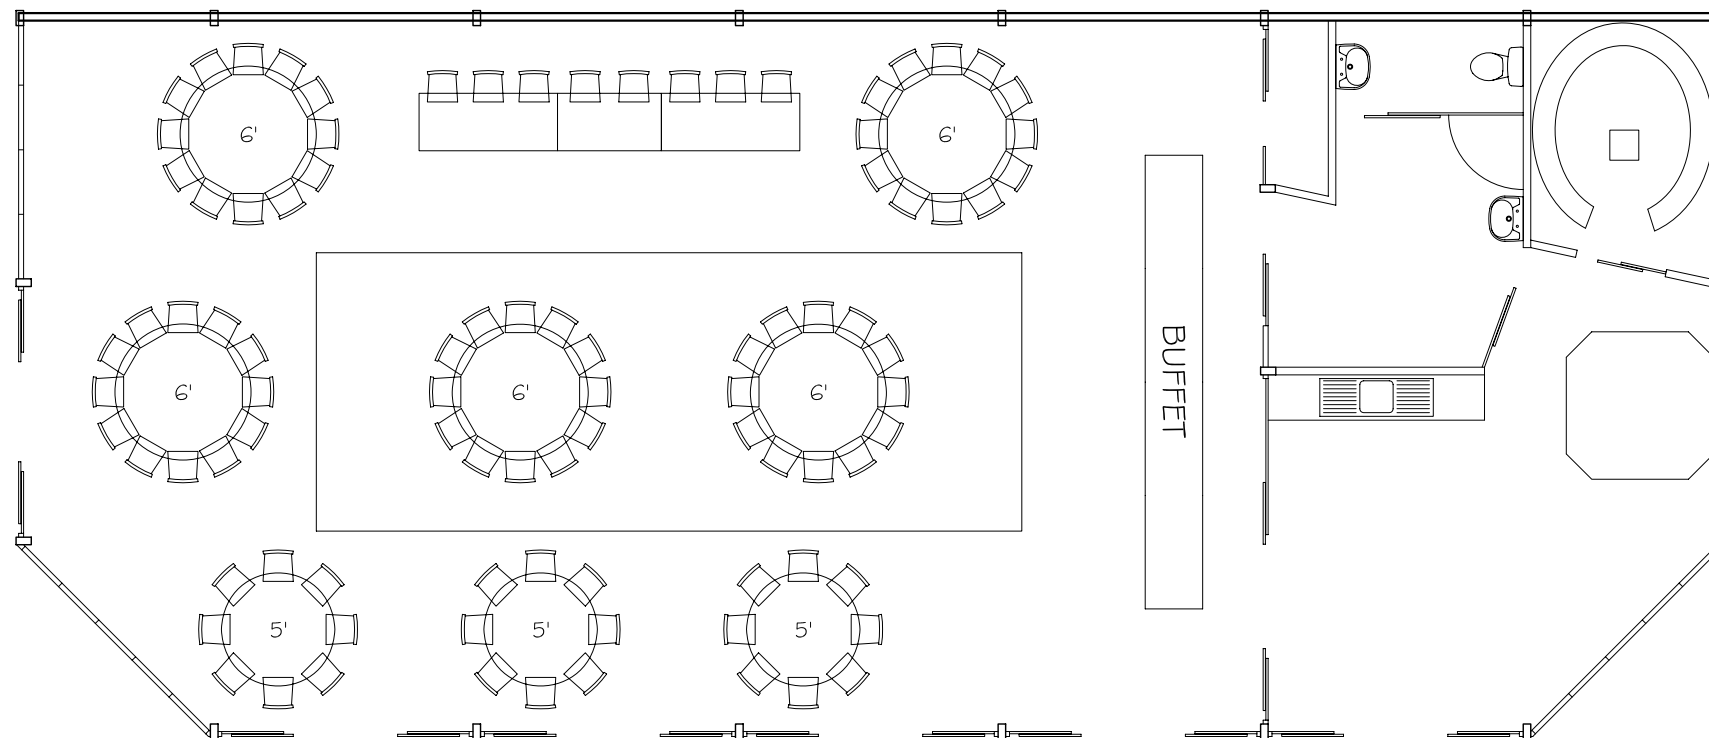

## THE POOLHOUSE

Seating for 96 with buffet in jacuzzi room

SCALE 1/100

Ridge Farm  
Rusper Road  
Capel Surrey RH5 5HG

Tel: +44 (0)1306 711202

Fax: +44 (0)1306 711626

info@ridgefarmstudio.com

www.ridgefarmstudio.com

## THE POOLHOUSE

Seating for 116 with buffet in jacuzzi room

SCALE 1/100

Ridge Farm  
Rusper Road  
Capel Surrey RH5 5HG

Tel: +44 (0)1306 711202

Fax: +44 (0)1306 711626

info@ridgefarmstudio.com

www.ridgefarmstudio.com

## THE POOLHOUSE

Seating for 92 with buffet in same room

SCALE 1/100

Ridge Farm  
Rusper Road  
Capel Surrey RH5 5HG

Tel: +44 (0)1306 711202

Fax: +44 (0)1306 711626

info@ridgefarmstudio.com

www.ridgefarmstudio.com

## THE POOLHOUSE

Seating for 110 with buffet in jacuzzi room

SCALE 1/100

**Ridge Farm**  
**Rusper Road**  
**Capel Surrey RH5 5HG**

Tel: +44 (0)1306 711202

Fax: +44 (0)1306 711626

info@ridgefarmstudio.com

www.ridgefarmstudio.com