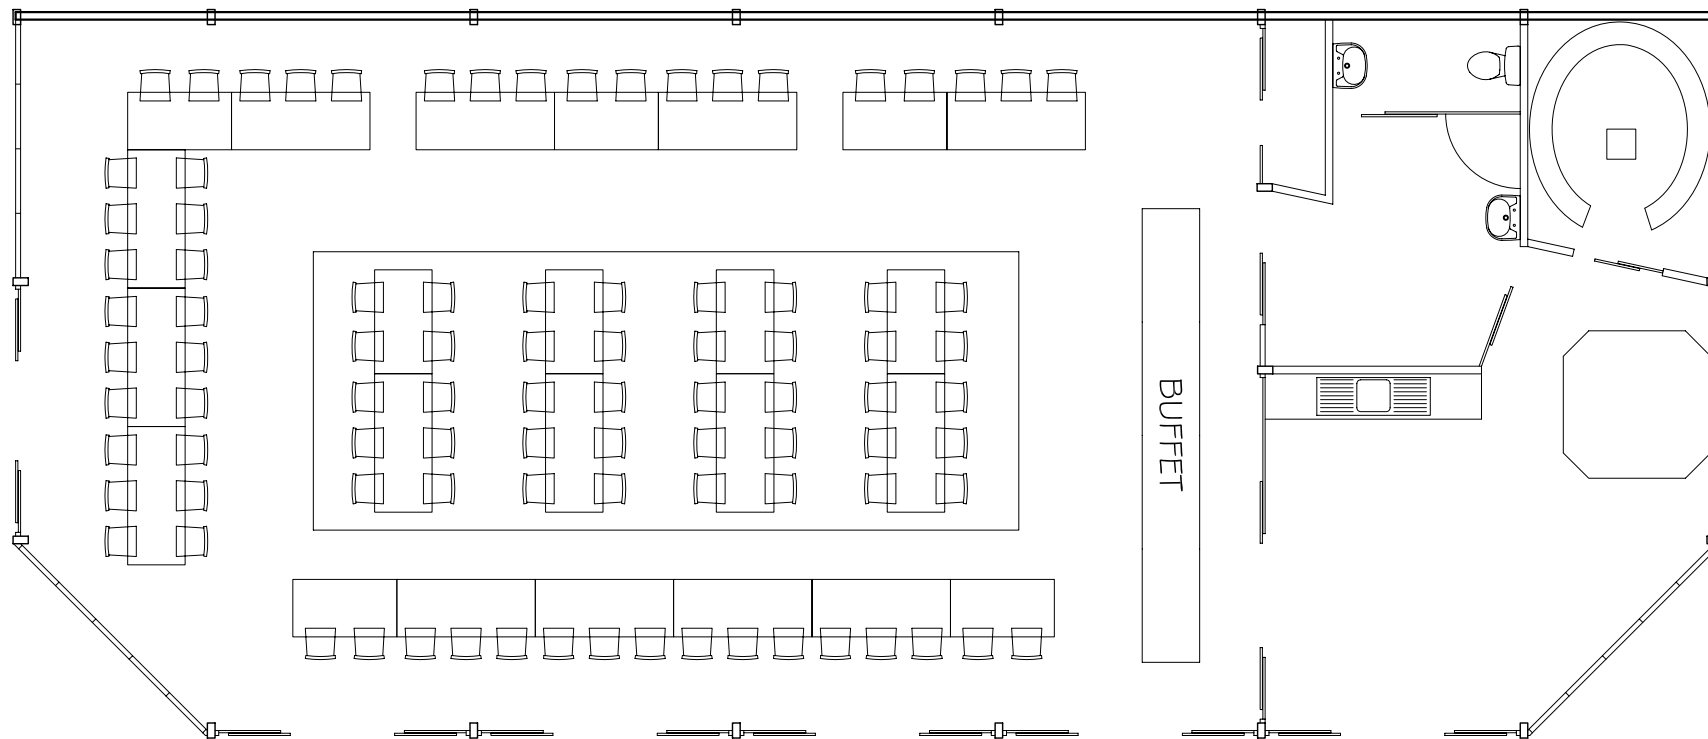

## THE POOLHOUSE

Seating for 92 with buffet in same room

SCALE 1/100

Ridge Farm  
Rusper Road  
Capel Surrey RH5 5HG

Tel: +44 (0)1306 711202

Fax: +44 (0)1306 711626

info@ridgefarmstudio.com

www.ridgefarmstudio.com

## THE POOLHOUSE

Seating for 110 with buffet in jacuzzi room

SCALE 1/100

**Ridge Farm**  
**Rusper Road**  
**Capel Surrey RH5 5HG**

Tel: +44 (0)1306 711202

Fax: +44 (0)1306 711626

info@ridgefarmstudio.com

www.ridgefarmstudio.com

## THE POOLHOUSE

Seating for 70 with buffet in same room

SCALE 1/100

**Ridge Farm**  
**Rusper Road**  
**Capel Surrey RH5 5HG**

Tel: +44 (0)1306 711202

Fax: +44 (0)1306 711626

info@ridgefarmstudio.com

www.ridgefarmstudio.com

## THE POOLHOUSE

Seating for 94 with buffet in same room

SCALE 1/100