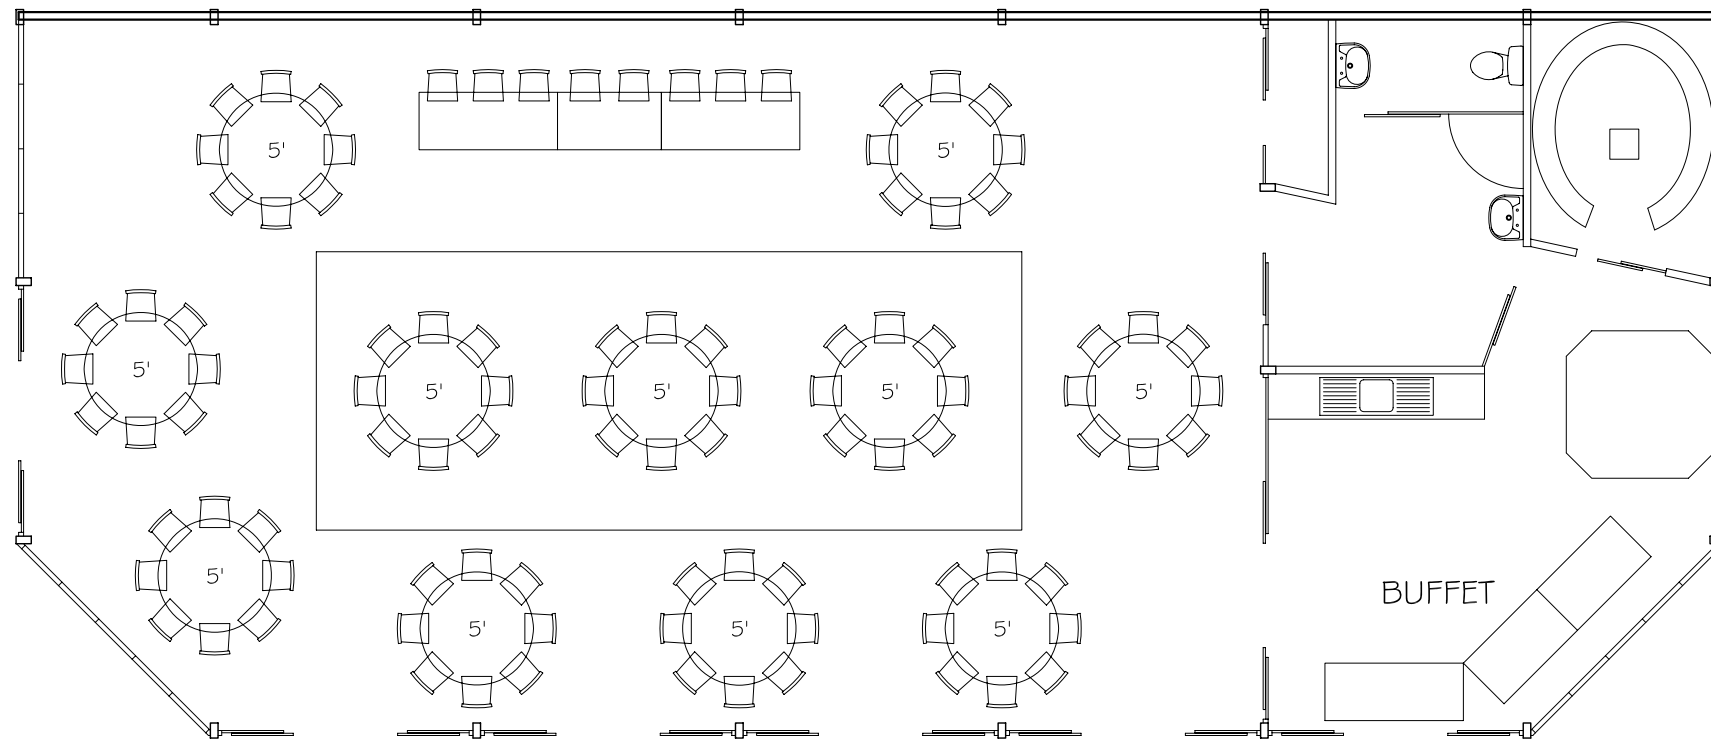

## THE POOLHOUSE

Seating for 96 with buffet in jacuzzi room

SCALE 1/100

Ridge Farm  
Rusper Road  
Capel Surrey RH5 5HG

Tel: +44 (0)1306 711202

Fax: +44 (0)1306 711626

info@ridgefarmstudio.com

www.ridgefarmstudio.com

## THE POOLHOUSE

Seating for 116 with buffet in jacuzzi room

SCALE 1/100

Ridge Farm  
Rusper Road  
Capel Surrey RH5 5HG

Tel: +44 (0)1306 711202

Fax: +44 (0)1306 711626

info@ridgefarmstudio.com

www.ridgefarmstudio.com