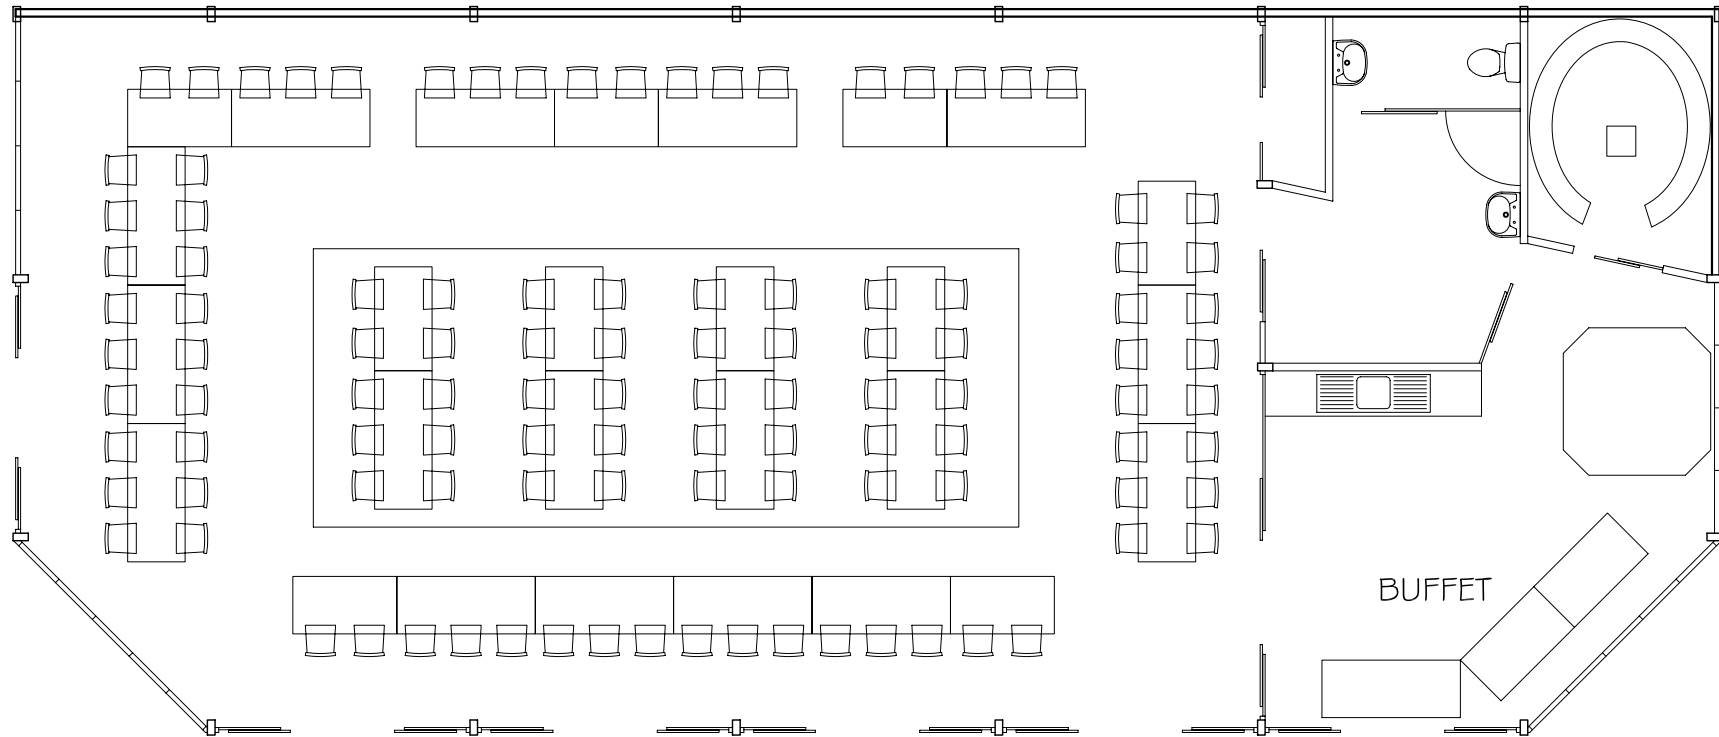

## THE POOLHOUSE

Seating for 96 with buffet in jacuzzi room

SCALE 1/100

Ridge Farm  
Rusper Road  
Capel Surrey RH5 5HG

Tel: +44 (0)1306 711202

Fax: +44 (0)1306 711626

info@ridgefarmstudio.com

www.ridgefarmstudio.com

## THE POOLHOUSE

Seating for 116 with buffet in jacuzzi room

SCALE 1/100

Ridge Farm  
Rusper Road  
Capel Surrey RH5 5HG

Tel: +44 (0)1306 711202

Fax: +44 (0)1306 711626

info@ridgefarmstudio.com

www.ridgefarmstudio.com

## THE POOLHOUSE

Seating for 92 with buffet in same room

SCALE 1/100

Ridge Farm  
Rusper Road  
Capel Surrey RH5 5HG

Tel: +44 (0)1306 711202

Fax: +44 (0)1306 711626

info@ridgefarmstudio.com

www.ridgefarmstudio.com

## THE POOLHOUSE

Seating for 110 with buffet in jacuzzi room

SCALE 1/100

**Ridge Farm**  
**Rusper Road**  
**Capel Surrey RH5 5HG**

Tel: +44 (0)1306 711202

Fax: +44 (0)1306 711626

info@ridgefarmstudio.com

www.ridgefarmstudio.com