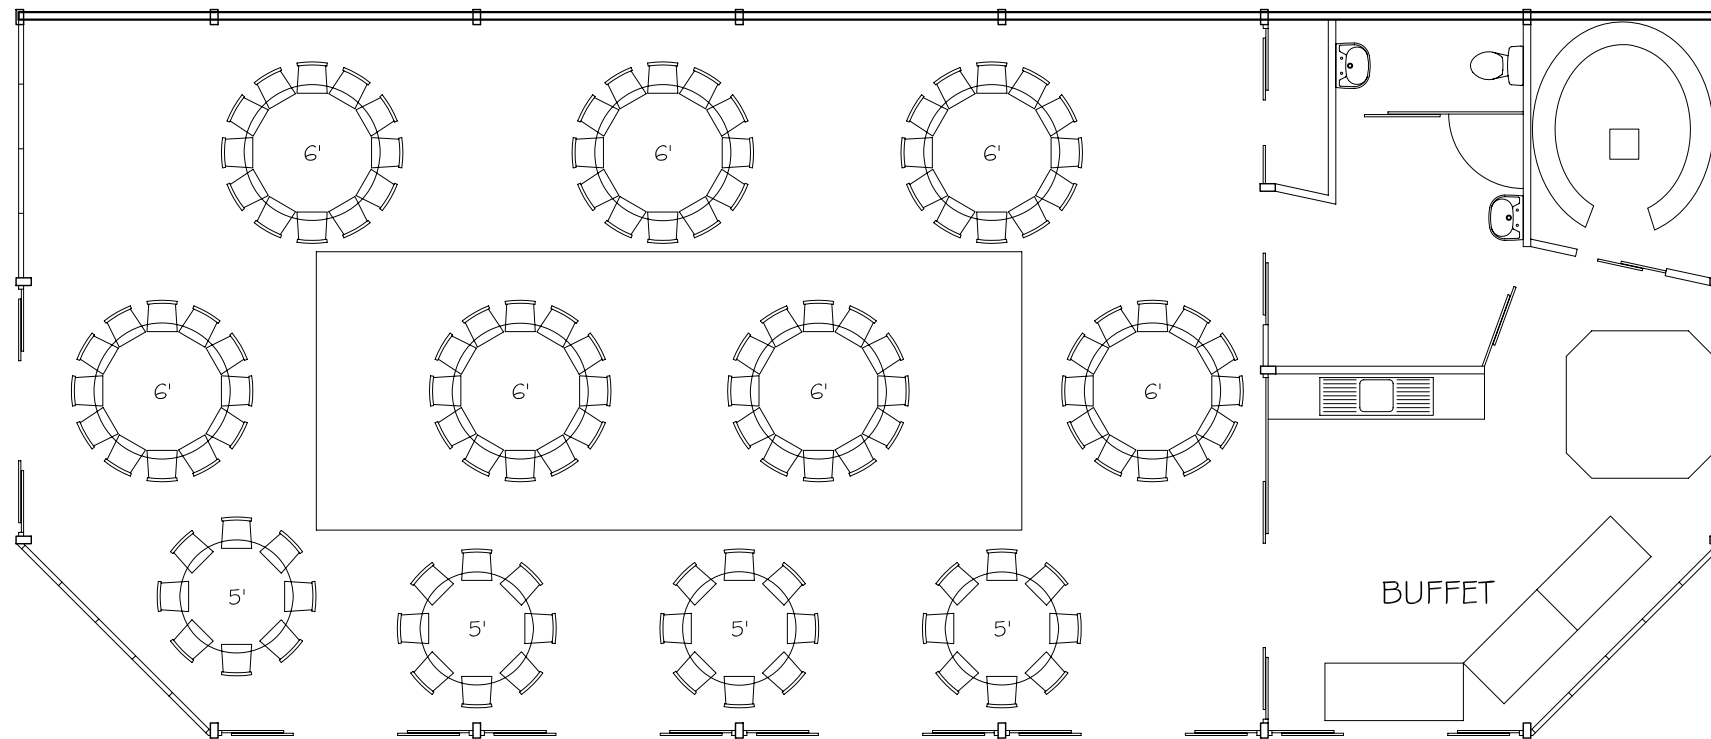

## THE POOLHOUSE

Seating for 96 with buffet in jacuzzi room

SCALE 1/100

Ridge Farm  
Rusper Road  
Capel Surrey RH5 5HG

Tel: +44 (0)1306 711202

Fax: +44 (0)1306 711626

info@ridgefarmstudio.com

www.ridgefarmstudio.com

## THE POOLHOUSE

Seating for 116 with buffet in jacuzzi room

SCALE 1/100

Ridge Farm  
Rusper Road  
Capel Surrey RH5 5HG

Tel: +44 (0)1306 711202

Fax: +44 (0)1306 711626

info@ridgefarmstudio.com

www.ridgefarmstudio.com

## THE POOLHOUSE

Seating for 92 with buffet in same room

SCALE 1/100

Ridge Farm  
Rusper Road  
Capel Surrey RH5 5HG

Tel: +44 (0)1306 711202

Fax: +44 (0)1306 711626

info@ridgefarmstudio.com

www.ridgefarmstudio.com